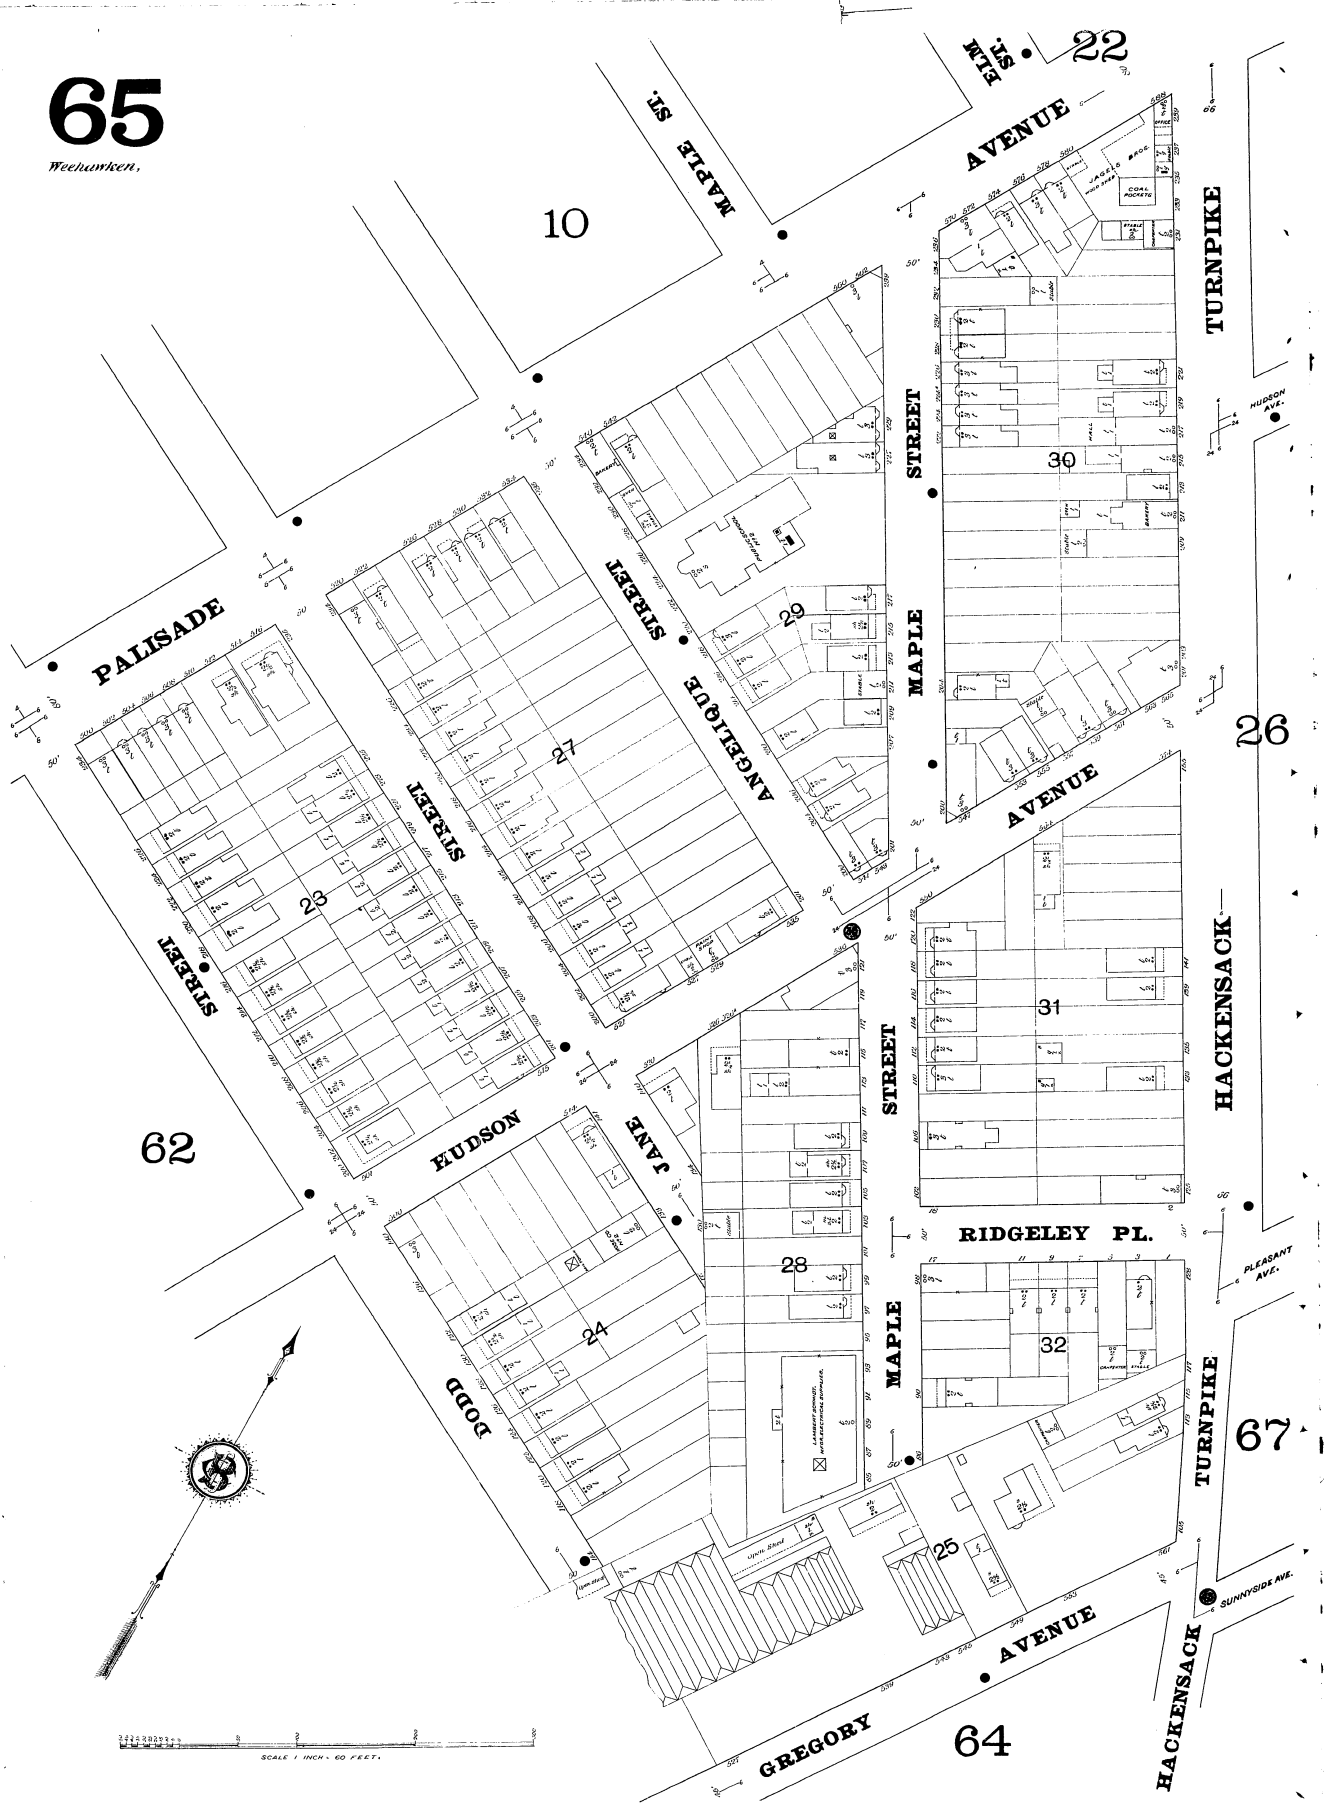

65

Teekant,.

10

22

TURNPIKE

PALISADE

STREETS

STREET

ANGELOE STREET

STREET

MAPLE

AVENUE

30

26

AVENUE

62

HUDSON

JANE

STREET

31

HACKENSACK

RIDGELEY PL.

28

32

67

SCALE 1 INCH = 60 FEET.

BODD

24

GREGORY

64

AVENUE

HACKENSACK