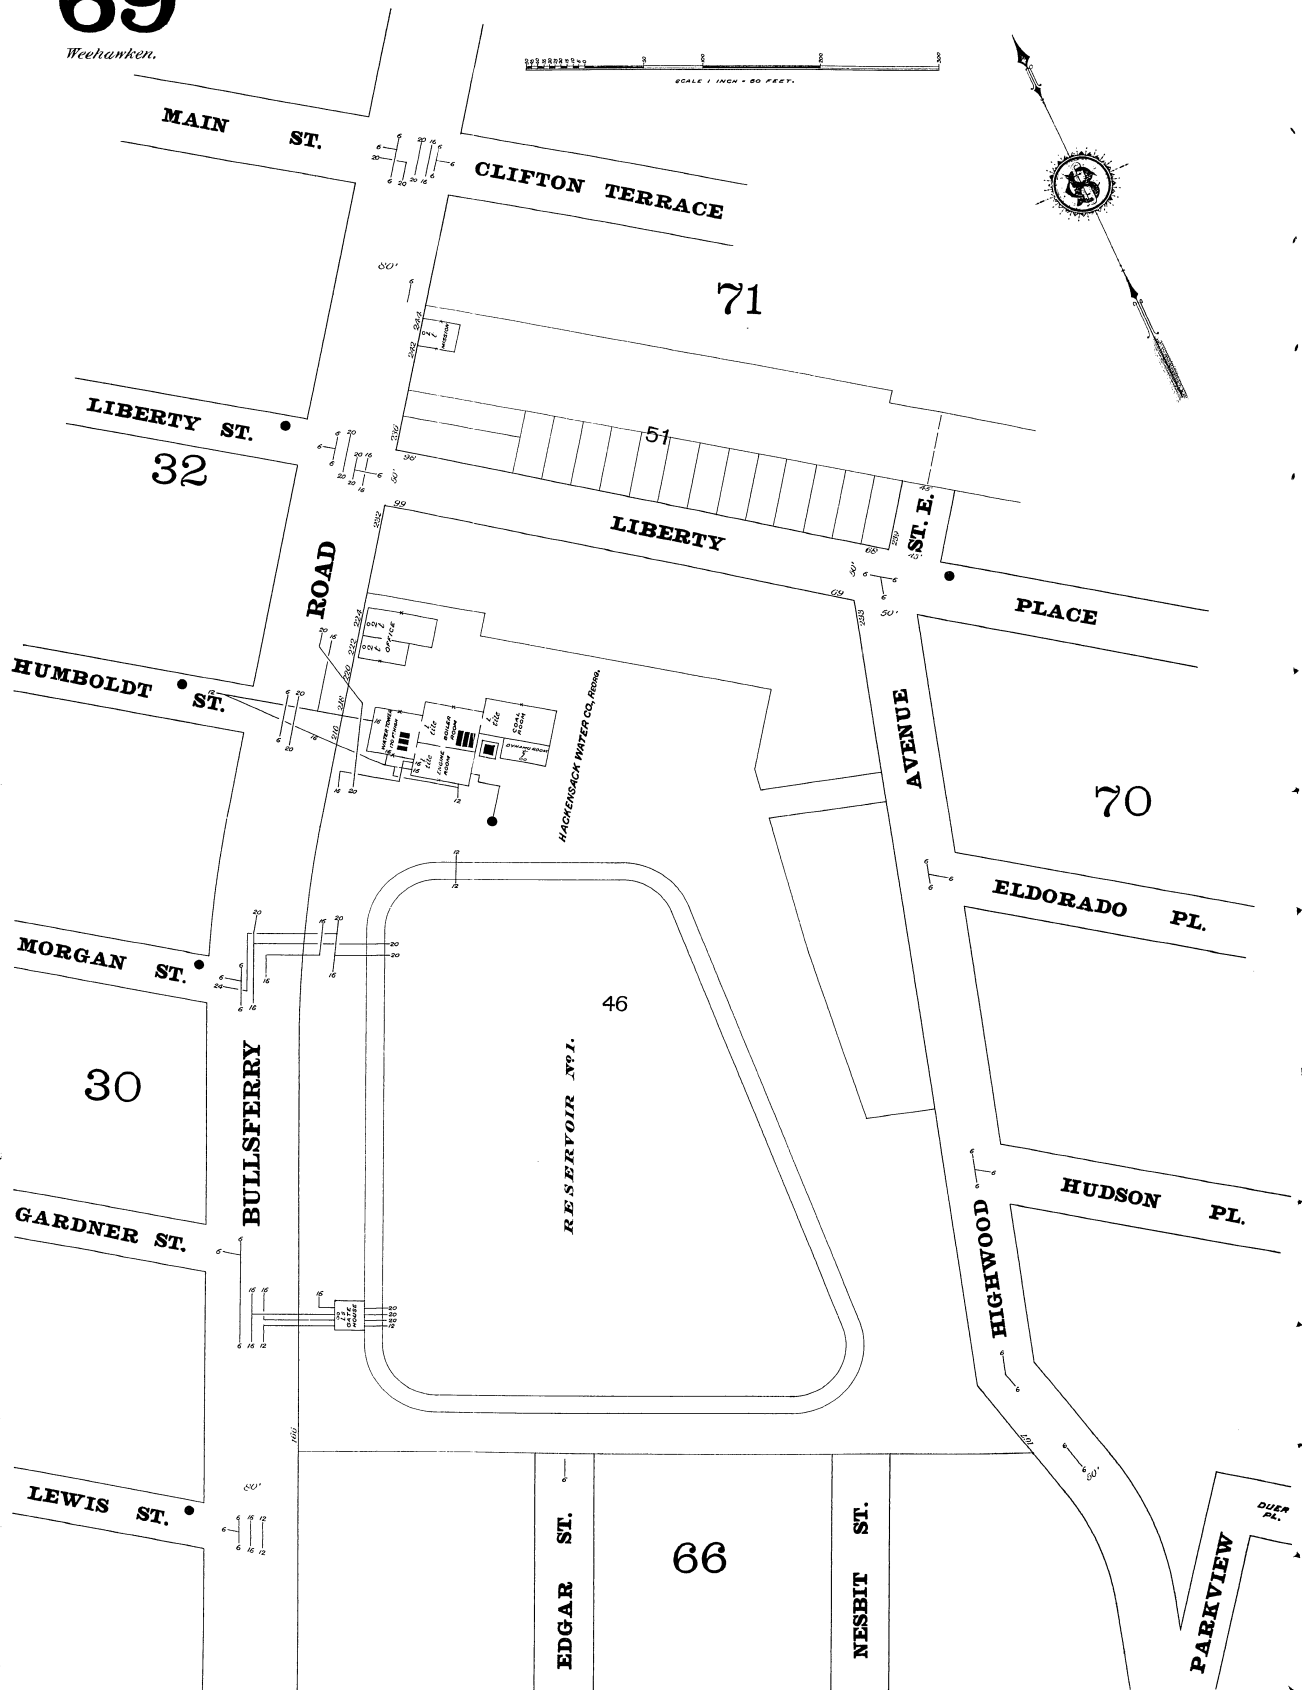

SCALE 1 INCH = 60 FEET.

67
HACKENSACK

JEFFERSON STREET

66

BULLFERRY ROAD

AVENUE

EAST

68

BOULEVARD

HIDSON

35

HACKENSACK TURNPIKE

65

SUNNYSIDE

16

64

SCALE 1 INCH = 50 FEET.

69

Weehawken.

HUMBOLDT ST.

MORGAN ST.

GARDNER ST.

LEWIS ST.

BULLSFERRY

EDGAR ST.

NEBIT ST.

CLIFTON TERRACE

LIBERTY ST.

LIBERTY

AVENUE

PLACE

ELDORADO PL.